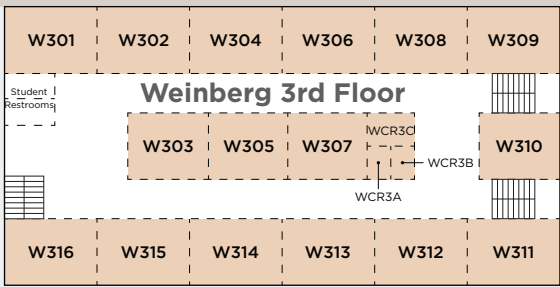

**St. Alban's Chapel**

**Lower Gym**

**Dillingham Pool**

Father Kenneth A. Bray Athletic Center

Weight Room

**Sullivan Center**

**Upper Gym**

**Student Center**

Old Tennis Court Road

**Weinberg Building**

Letter before room number indicates building: C100 indicates Castle Building, etc.

E = Elevator