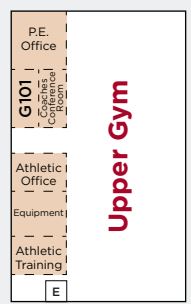

**St. Alban's Chapel**

**Lower Gym**

**Dillingham Pool**

Father Kenneth A. Bray Athletic Center

Weight Room

**Sullivan Center**

**Upper Gym**

**Student Center**

Old Tennis Court Road

**Weinberg Building**

Letter before room number indicates building: C100 indicates Castle Building, etc.

E = Elevator