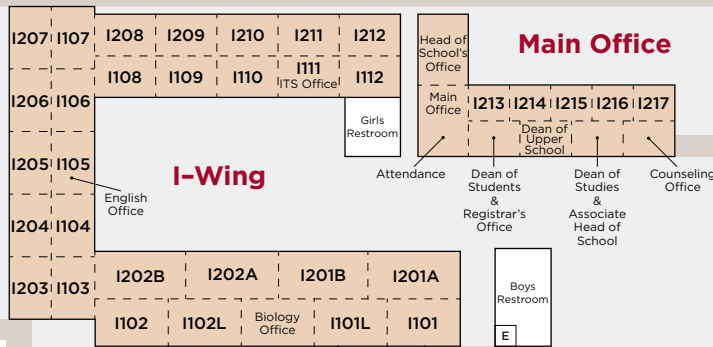

**Upper School Classrooms and Offices**

2017-18

**Castle Building**

**Construction Area (Dormitory)**

Faculty Housing

**Nangaku Building**

Pedestrian Walkway

**Art Building**

**St. Alban's Chapel**

**Lower Gym**

**Dillingham Pool**

Father Kenneth A. Bray Athletic Center

Weight Room

**Sullivan Center**

**Upper Gym**

**Student Center**

Old Tennis Court Road

**Weinberg Building**

Letter before room number indicates building: C100 indicates Castle Building, etc.

E = Elevator