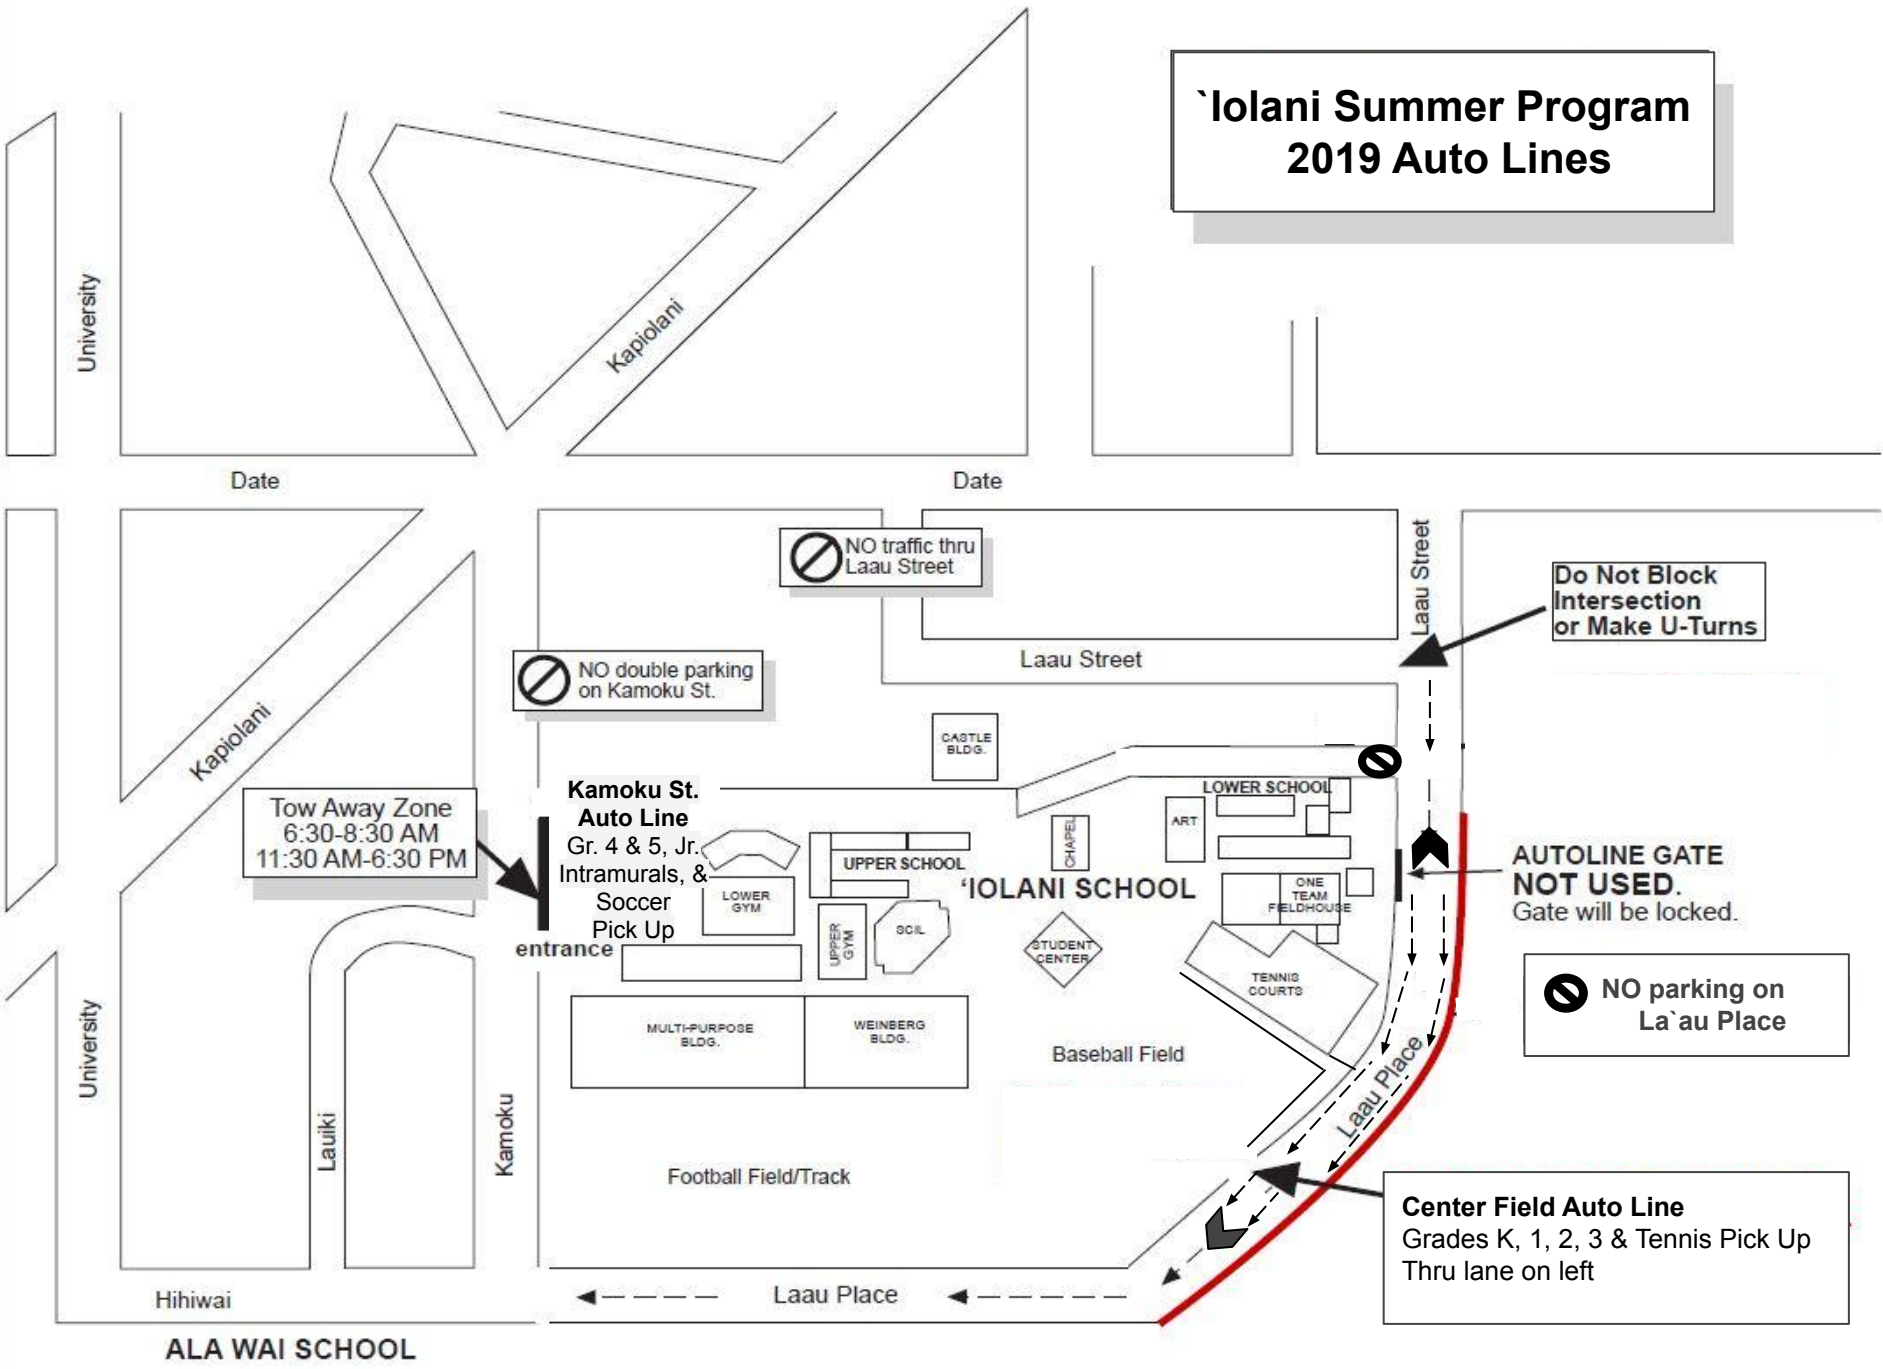

'Iolani Summer Program 2019 Auto Lines

Tow Away Zone
6:30-8:30 AM
11:30 AM-6:30 PM

NO double parking
on Kamoku St.

NO traffic thru
Laau Street

Do Not Block
Intersection
or Make U-Turns

**Kamoku St.
Auto Line**
Gr. 4 & 5, Jr.
Intramurals, &
Soccer
Pick Up
entrance

AUTOLINE GATE
NOT USED.
Gate will be locked.

NO parking on
La'au Place

Center Field Auto Line
Grades K, 1, 2, 3 & Tennis Pick Up
Thru lane on left

University

Date

Date

Kapiolani

Laau Street