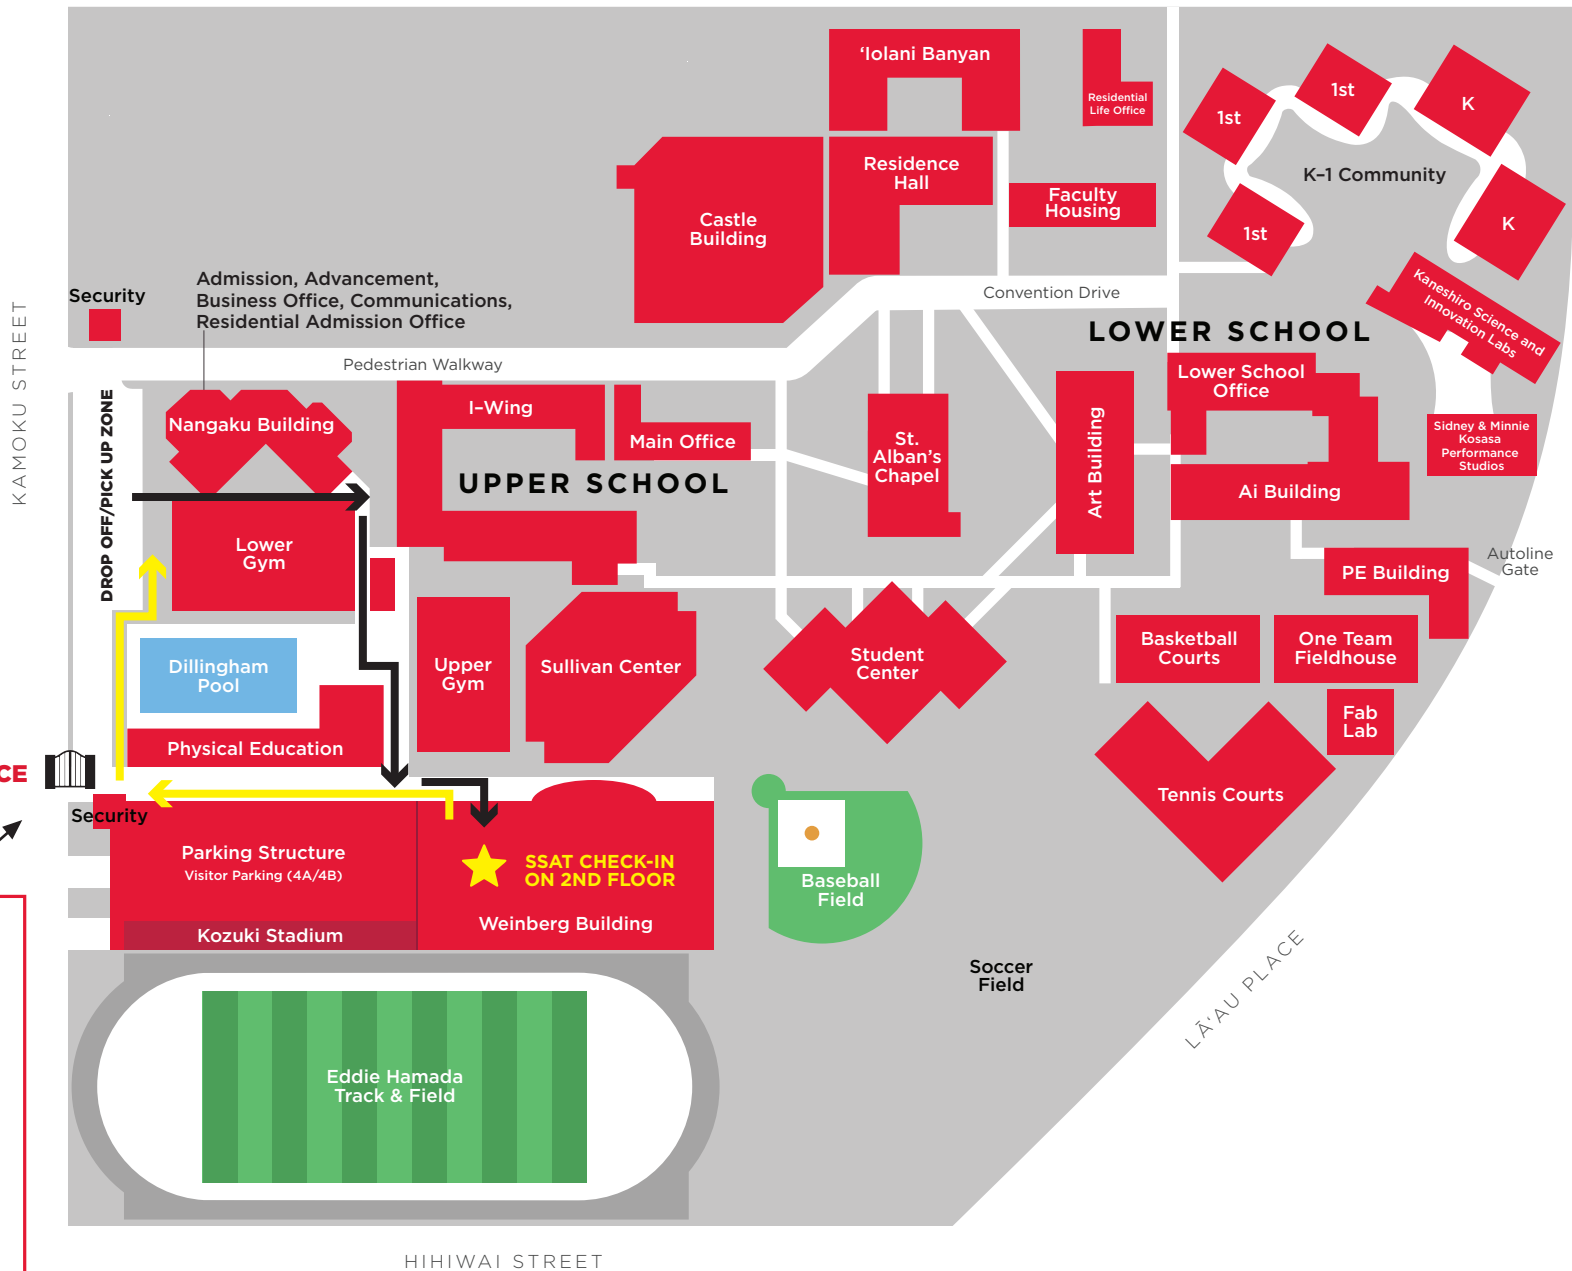

LĀ'AU STREET

AUTOLINE

Follow the black arrows for testers to check-in.

Follow the yellow arrows to return to Autoline after testing.