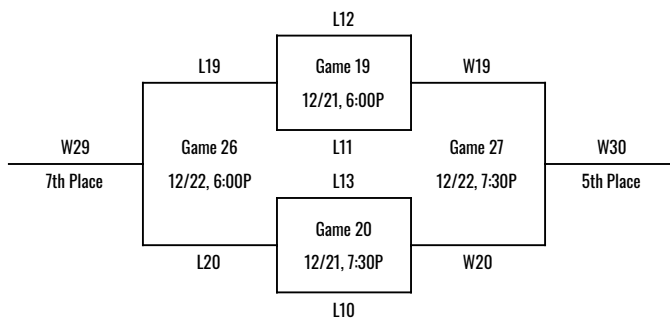

## 2021 'IOLANI CLASSIC • BOYS BRACKET • DECEMBER 18-22, 2021

### CONSOLATION POOL

	12/20	12/21	12/22	
9:30A	L1 vs L4	L3 vs L5	L2 vs L6	9:30A
11:00A	L2 vs L3	L6 vs L1	L5 vs L4	11:00A
12:30P	L5 vs L6	L4 vs L2	L1 vs L3	12:30P

### Monday, December 20

Game	Home		Visitor	Time
7	L1	vs	L4	9:30 AM
8	L2	vs	L3	11:00 AM
9	L5	vs	L6	12:30 PM
10	Leilehua	vs	W4	3:00 PM
11	W1	vs	W2	4:30 PM
12	W5	vs	W6	6:00 PM
13	Baldwin	vs	W3	7:30 PM