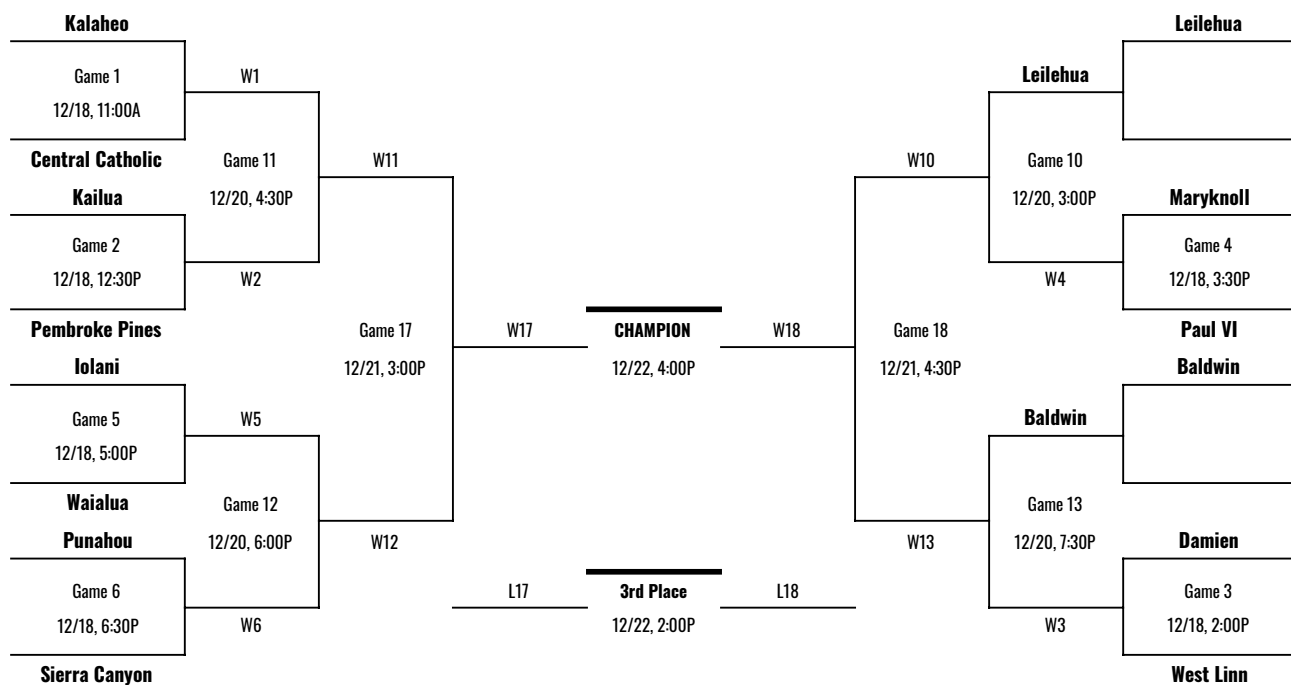

## 2021 'IOLANI CLASSIC • BOYS BRACKET • DECEMBER 18-22, 2021

### Monday, December 20

Game	Home		Visitor	Time
7	L1	vs	L4	9:30 AM
8	L2	vs	L3	11:00 AM
9	L5	vs	L6	12:30 PM
10	Leilehua	vs	W4	3:00 PM
11	W1	vs	W2	4:30 PM
12	W5	vs	W6	6:00 PM
13	Baldwin	vs	W3	7:30 PM

### Wednesday, December 22

Game	Home		Visitor	Time
21	L2	vs	L6	9:30 AM
22	L5	vs	L4	11:00 AM
23	L1	vs	L3	12:30 PM
24	L17	3rd Place	L18	2:00 PM
25	W17	Championship	W18	4:00 PM
26	L19	7th Place	L20	6:00 PM
27	W19	5th Place	W20	7:30 PM