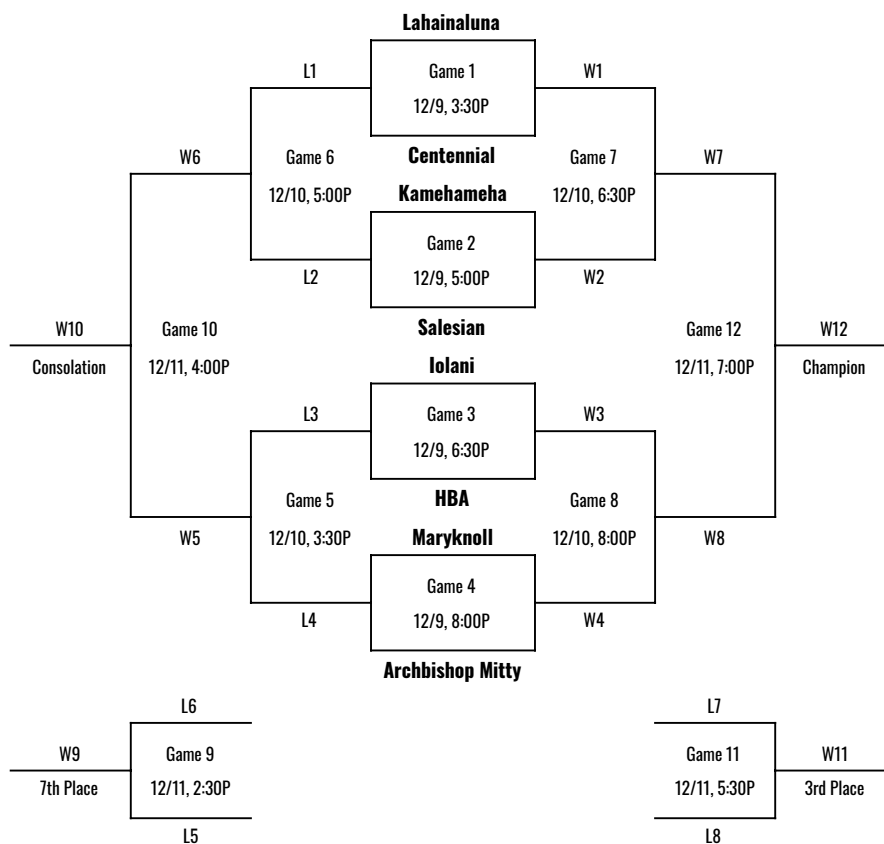

## 2021 'IOLANI CLASSIC • GIRLS BRACKET • DECEMBER 9-11, 2021

### Thursday, December 9

Game	Home	vs	Visitor	Time
1	Lahainaluna	vs	Centennial (NV)	3:30 PM
2	Kamehameha	vs	Salesian (CA)	5:00 PM
3	Iolani	vs	HBA	6:30 PM
4	Maryknoll	vs	Archbishop Mitty (CA)	8:00 PM

### Friday, December 10

Game	Home	vs	Visitor	Time
5	L3	vs	L4	3:30 PM
6	L1	vs	L2	5:00 PM
7	W1	vs	W2	6:30 PM
8	W3	vs	W4	8:00 PM

### Saturday, December 11

Game	Home	vs	Visitor	Time
9	L6	7th Place	L5	2:30 PM
10	W6	Consolation	W5	4:00 PM
11	L7	3rd Place	L8	5:30 PM
12	W7	Championship	W8	7:00 PM