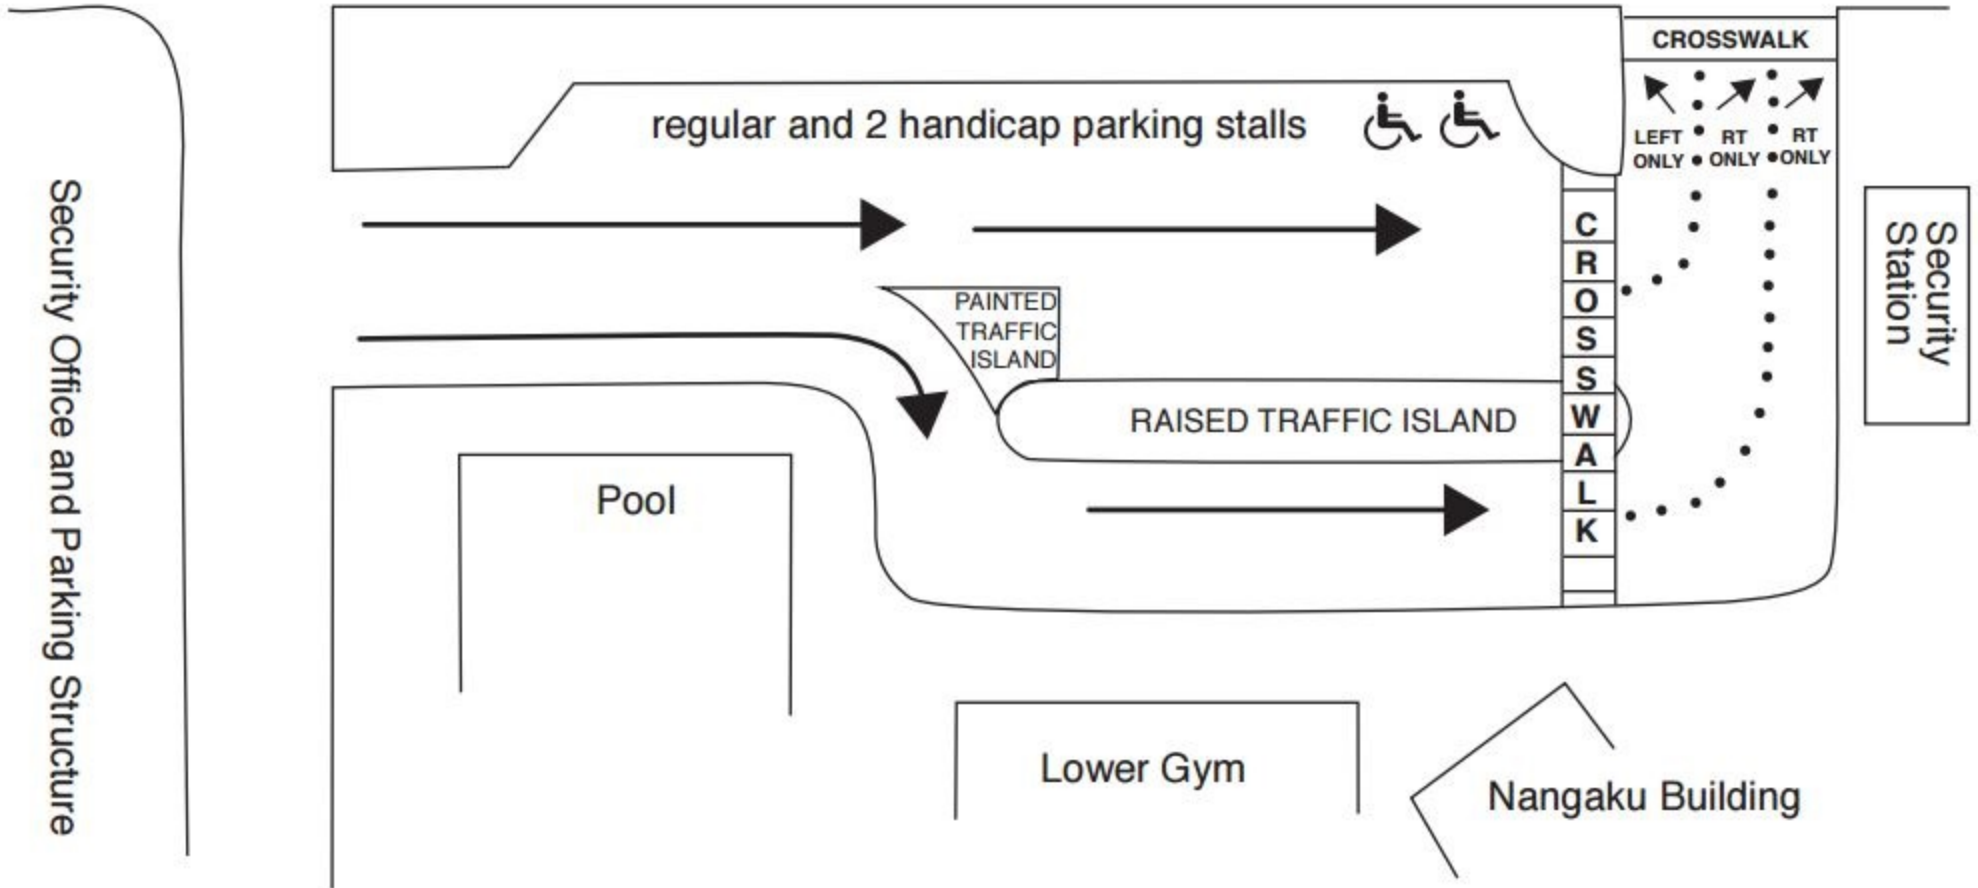

# KAMOKU STREET

 **HANDICAP PARKING**

• **TRAFFIC CONES**

**DROP-OFF MUST BE DONE ON CURBSIDE**

**LEFT LANE PICK UP AND DROP OFF AT RAISED ISLAND ONLY**