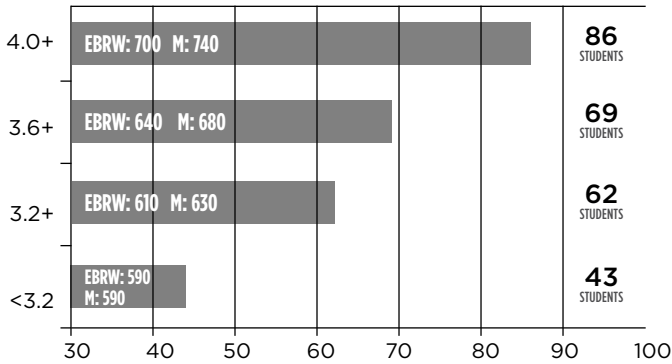

SCHOOL AND COMMUNITY

- Accredited by the Western Association of Schools and Colleges

MARKING PROCEDURES

Numerical	Letter	Regular	Honors	A.P.
90-100	A	4.0	4.5	5.0
80-89	B	3.0	3.5	4.0
70-79	C	2.0	2.0	2.0
60-69	D	1.0	1.0	1.0
Below	E	0	0	0

GPA is calculated by converting to total points and dividing by total credits. As a school policy, 'Iolani does not provide numeric class rank.

Class of 2024 Profile: 259 Students

WEIGHTED GPA (Six Semesters) Distribution - Class of 2024
 - Mean SATs for each cohort listed within the bar