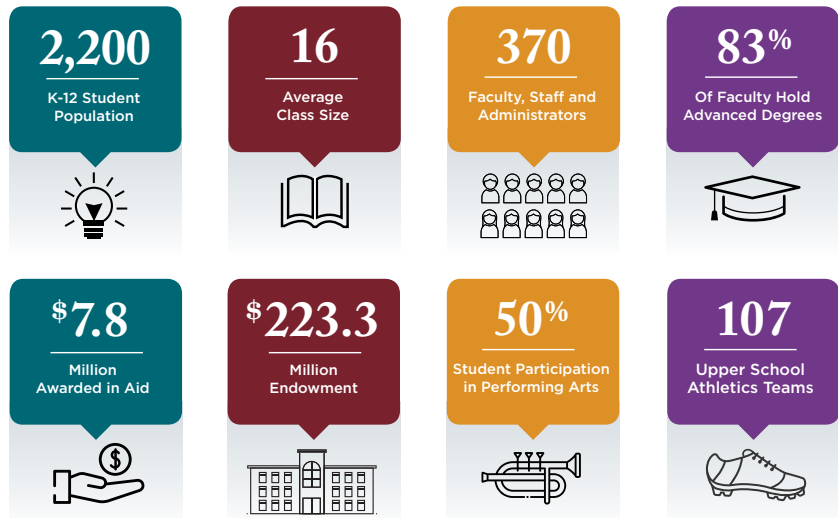

SCHOOL AND COMMUNITY

- Accredited by the Western Association of Schools and Colleges

MARKING PROCEDURES

Numerical	Letter	Regular	Honors	A.P.
90-100	A	4.0	4.5	5.0
80-89	B	3.0	3.5	4.0
70-79	C	2.0	2.0	2.0
60-69	D	1.0	1.0	1.0
Below	E	0	0	0

GPA is calculated by converting to total points and dividing by total credits. As a school policy, 'Iolani does not provide numeric class rank.