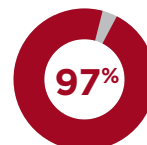

AP ENROLLMENT 2023-24

With the exception of Computer Science and U.S. History, junior year is the first year in which students may take AP courses. The enrollment below includes seniors, juniors, and sophomores.

African American Studies	33
Biology	28
Calculus AB	103
Calculus BC	49
Calculus Multivariable	14
Capstone Seminar	12
Capstone Research	8
Chemistry	42
Chinese Lang	22
CompSci	73
English Lit	33
French	10
Government & Politics: Comparative	30
Government & Politics: US	87
Japanese	20
Latin	12
Macroeconomics	78
Microeconomics	78
Physics 1	80
Physics 2	27
Physics C E&M	12
Physics C Mech	12
Psychology	150
Spanish	9
Stats	71
Studio Art: 3D Art & Design	11
Studio Art: Drawing	5
US History	112
TOTAL:	1,221