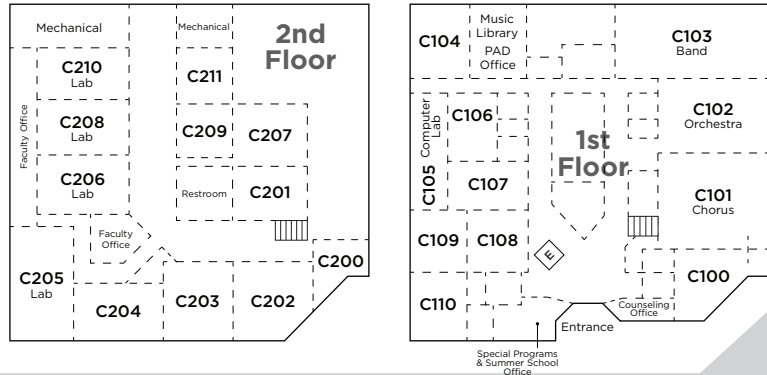

Upper School Classrooms and Offices

2020-21

Castle Building

Nangaku Building

Pedestrian Walkway

Residence Hall

Residential Life Office

Faculty Housing

Convention Drive

Grade 7 Tent

Art Building

St. Alban's Chapel

Grade 8 Tent Art Lānai

Sullivan Center

Upper Gym

Student Center

All on Baseball Field

Letter before room number indicates building: C100 indicates Castle Building, etc.
 E = Elevator

Lower Gym

Dillingham Pool

Father Kenneth A. Bray Athletic Center

Weight Room

Old Tennis Court Road