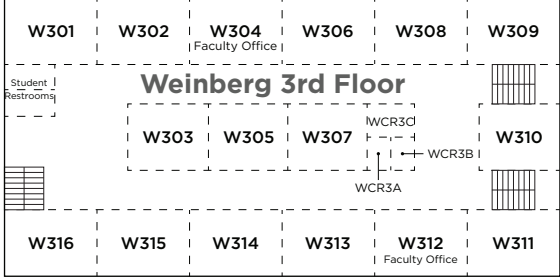

All on Baseball Field

Letter before room number indicates building: C100 indicates Castle Building, etc.
 E = Elevator

Lower Gym

Dillingham Pool

Father Kenneth A. Bray Athletic Center

Weight Room

Old Tennis Court Road