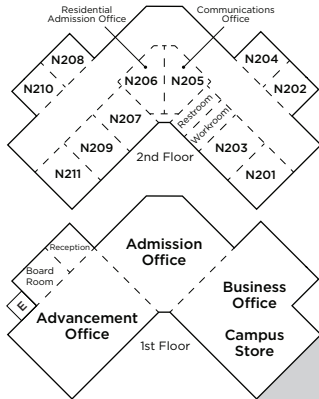

Upper School Classrooms and Offices

2020-21

Castle Building

Nangaku Building

Pedestrian Walkway

Residence Hall

Residential Life Office

Faculty Housing

Convention Drive

Grade 7 Tent

Art Building

St. Alban's Chapel

Grade 8 Tent Art Lānai

Sullivan Center

Upper Gym

Student Center

All on Baseball Field

Letter before room number indicates building: C100 indicates Castle Building, etc.
 E = Elevator

Lower Gym

Dillingham Pool

Father Kenneth A. Bray Athletic Center

Weight Room

Old Tennis Court Road