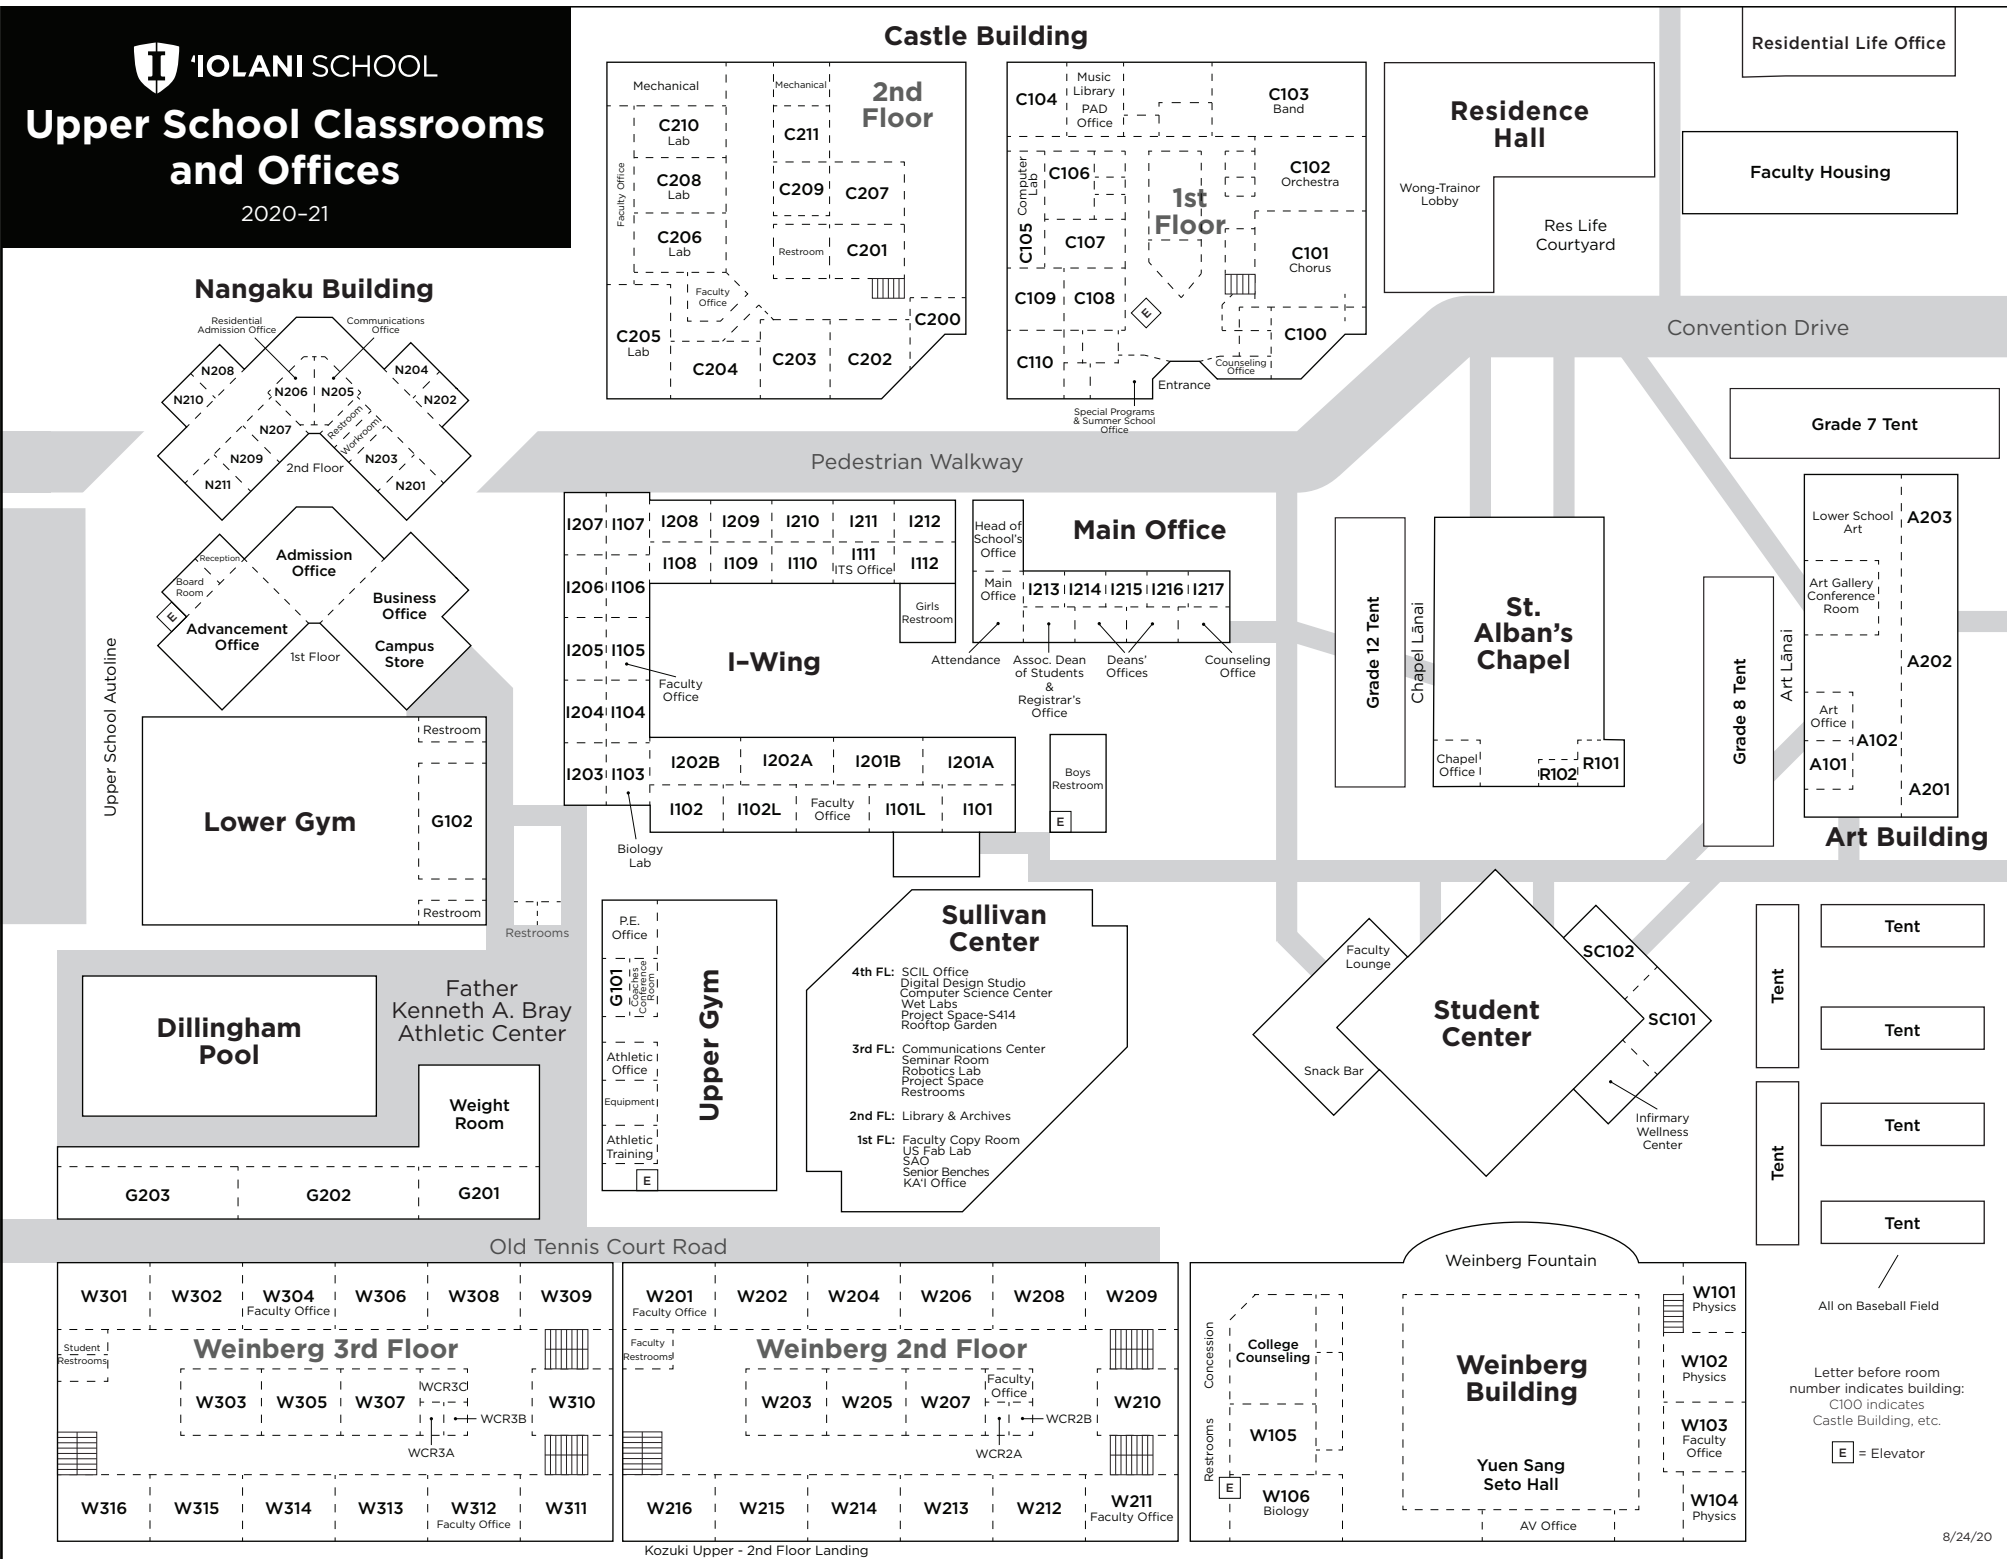

Upper School Classrooms and Offices

2020-21

Castle Building

Nangaku Building

Pedestrian Walkway

Residence Hall

Residential Life Office

Faculty Housing

Convention Drive

Grade 7 Tent

Art Building

St. Alban's Chapel

Grade 8 Tent Art Lānai

Sullivan Center

Upper Gym

Student Center

All on Baseball Field

Letter before room number indicates building: C100 indicates Castle Building, etc.
 E = Elevator

Lower Gym

Dillingham Pool

Father Kenneth A. Bray Athletic Center

Weight Room

Old Tennis Court Road

Kozuki Upper - 2nd Floor Landing