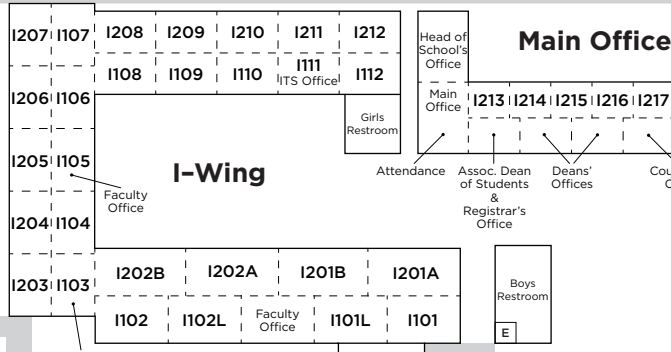

Upper School Classrooms and Offices

2020-21

Castle Building

Nangaku Building

Pedestrian Walkway

Residence Hall

Residential Life Office

Faculty Housing

Convention Drive

Grade 7 Tent

Art Building

St. Alban's Chapel

Grade 8 Tent Art Lānai

Sullivan Center

Upper Gym

Student Center

All on Baseball Field

Letter before room number indicates building: C100 indicates Castle Building, etc.
 E = Elevator

Lower Gym

Dillingham Pool

Father Kenneth A. Bray Athletic Center

Weight Room

Old Tennis Court Road