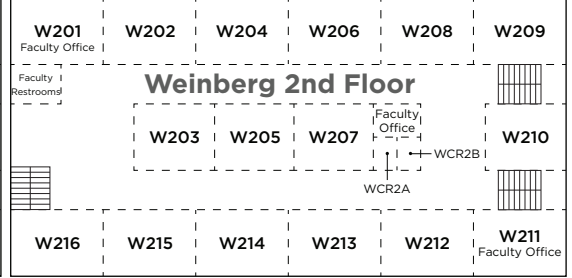

All on Baseball Field

Letter before room number indicates building: C100 indicates Castle Building, etc.
 E = Elevator

Lower Gym

Dillingham Pool

Father Kenneth A. Bray Athletic Center

Weight Room

Old Tennis Court Road